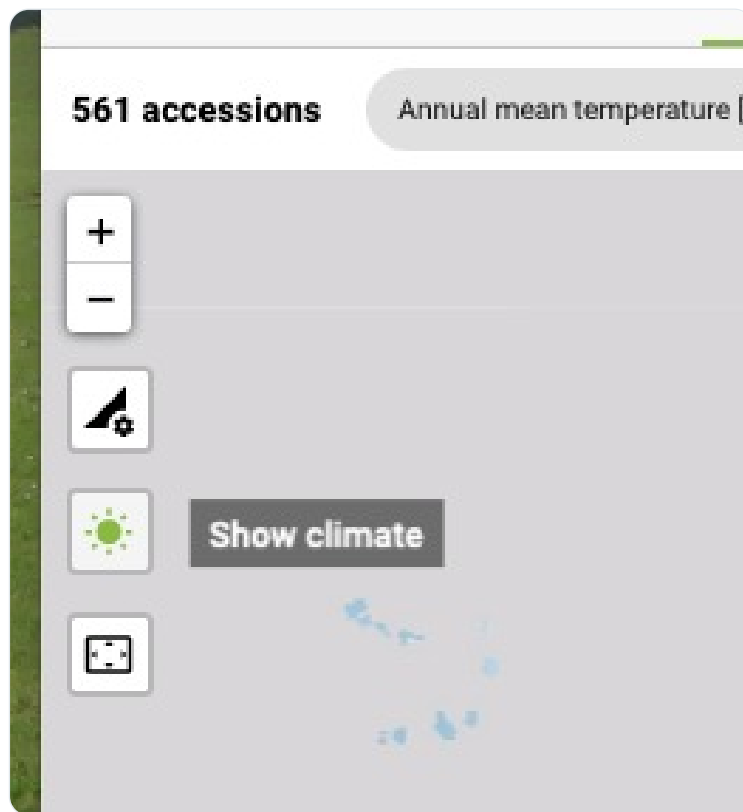

**AgroBioDiverse** @AgroBioDiverse

17 Jul 20 · 5 tweets · [AgroBioDiverse/status/1284026878593060866](#)

Thought I'd tweet about a cool feature of [@GenesysPGR](#), the online portal to [#genebank](#) accessions. 1/n

The use case I'll consider today is: I have an accession I like. Show me all other accessions which come from a similar climate. 2/n

Here's what you do. When you have selected the accession you like, go to Map, and look for this on the left. Click on Show Climate...

Then click on your accession on the map. You'll get a summary description of the climate at that point. If you click on List Accessions, you'll get a list of all other accessions from places which are roughly comparable in climate to that of the accession which you clicked. 4/n

[LIST ACCESSIONS](#)

Or, you can choose a bioclimatic variable, decide on some values, go to Filter Accessions on left of map, & insert your values in appropriate box, click Apply Filter, and there's a list of accessions again, this time from places with climates within your chosen limits. 5/5